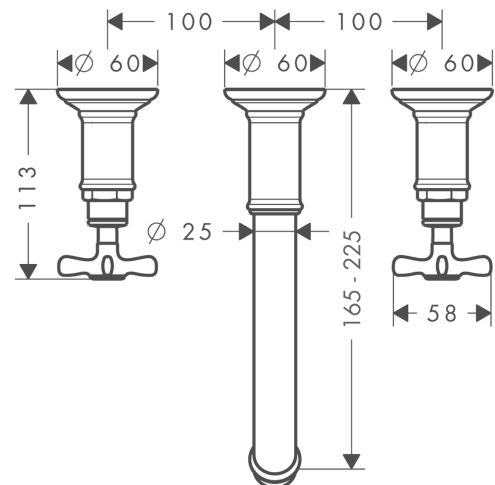

AXOR Montreux 3-hole basin mixer for concealed installation wall-mounted with spout 165 - 225 mm and cross handles

Surfaces: **Chrome** Article Number: **16532000**

Description

product features

- consists of: 3-hole basin mixer for concealed installation wall-mounted, waste set
- projection 165 - 225 mm
- normal spray
- flow rate at 3 bar: 5 l/min
- ceramic valves hot/ cold 90°
- suitable for continuous flow water heaters
- non-closing waste set
- connection dimension: DN15

Technology

Product image

Scale drawing

Flowchart